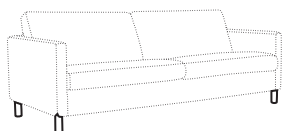

divan right / or left

bench right / or left

corner 90°

extra dimensions

depth of seat

accessories

cushion

headrest with roll L-60

armrest I

armrest II

endpart left / or right

legs

no. 109
wood

no. 195
metal chrome,
painted black

no. 47
metal chrome,
painted black

no. 145A
metal chrome,
painted black

All legs can be fixed to both armrests:

under armrest

under frame