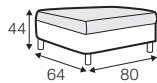

LUX lux

PLUS plus

CLS classic

COVERS

FC fixed

LC loose

LCV loose with velcro

SPECIAL

modular
system

Drawing show combinations with armrest I. Combinantons with other armrest are properly longer or shorter in width.

armchair

footstool 80x64

2 seater

2,5 seater

3 seater

4 seater divided

2 seater left / or right

2 seater
without armrests

2,5 seater left / or right

2,5 seater
without armrests

3 seater left / or right

3 seater
without armrests

4 seater divided left / or right

4 seater divided
without armrests

divan right / or left

bench right / or left

corner 90°

extra dimensions

depth of seat

accessories

cushion

headrest with roll L-60