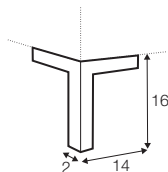

divan right / or left

bench right / or left

corner 90°

extra dimensions

depth of seat

accessories

cushion

headrest with roll L-60

armrest I

armrest II

endpart left / or right

legs

no. 109
wood

no. 195
metal chrome,
painted black

no. 47
metal chrome,
painted black

no. 145A
metal chrome,
painted black