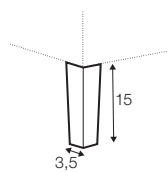

divan right / or left

bench right / or left

corner 90°

extra dimensions

depth of seat

accessories

cushion

headrest with roll L-60

armrest I

armrest II

endpart left / or right

legs

no. 109
wood

no. 195
metal chrome,
painted black

no. 47
metal chrome,
painted black

no. 145A
metal chrome,
painted black