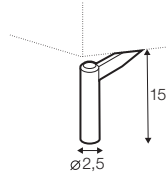

divan right / or left

bench right / or left

corner 90°

extra dimensions

depth of seat

accessories

cushion

headrest with roll L-60

armrest I

armrest II

endpart left / or right

legs

no. 109
wood

no. 195
metal chrome,
painted black

no. 47
metal chrome,
painted black

no. 145A
metal chrome,
painted black