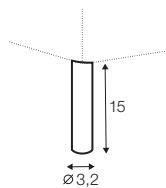

divan right / or left

bench right / or left

corner 90°

extra dimensions

depth of seat

accessories

cushion

headrest with roll L-60

armrest I

armrest II

endpart left / or right

legs

no. 109
wood

no. 195
metal chrome,
painted black

no. 47
metal chrome,
painted black

no. 145A
metal chrome,
painted black