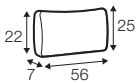

modular
system

Drawing show combinations with armrest I. Combinantons with other armrest are properly longer or shorter in width.

armchair

footstool 80x64

2 seater

2,5 seater

3 seater

4 seater divided

2 seater left / or right

2 seater
without armrests

2,5 seater left / or right

2,5 seater
without armrests

3 seater left / or right

3 seater
without armrests

4 seater divided left / or right

4 seater divided
without armrests

divan right / or left

bench right / or left

corner 90°

extra dimensions

depth of seat

accessories

cushion

headrest with roll L-60