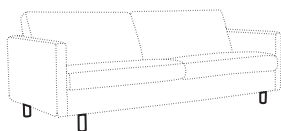

divan right / or left

bench right / or left

corner 90°

extra dimensions

depth of seat

accessories

cushion

headrest with roll L-60

armrest I

armrest II

endpart left / or right

legs

no. 109
wood

no. 195
metal chrome,
painted black

no. 47
metal chrome,
painted black

no. 145A
metal chrome,
painted black

All legs can be fixed to both armrests:

under armrest

under frame