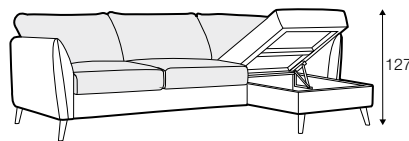

STD standard

FC fixed

sofa bed

Two mattresses available: bonell and foam.

armchair sofa bed

3 seater sofa bed

4 seater sofa bed

set 1 right / or left

3 seater sofa bed left / or right + chaiselongue box right / or left

set 2 right / or left

4 seater sofa bed left / or right + chaiselongue box right / or left

box dimensions
set 1

box dimensions
set 2

extra dimensions