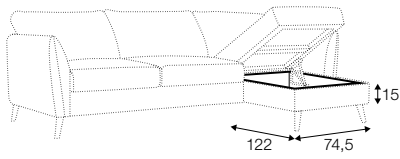

STD standard

FC fixed

sofa bed

Two mattresses available: bonell and foam.

armchair sofa bed

3 seater sofa bed

4 seater sofa bed

set 1 right / or left

3 seater sofa bed left / or right + chaiselongue box right / or left

set 2 right / or left

4 seater sofa bed left / or right + chaiselongue box right / or left

box dimensions
set 1

box dimensions
set 2

extra dimensions