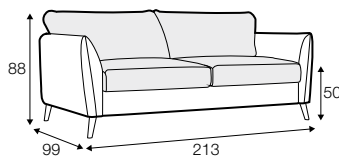

STD standard

FC fixed

sofa bed

Two mattresses available: bonell and foam.

armchair sofa bed

3 seater sofa bed

4 seater sofa bed

set 1 right / or left

3 seater sofa bed left / or right + chaiselongue box right / or left

set 2 right / or left

4 seater sofa bed left / or right + chaiselongue box right / or left

box dimensions
set 1

box dimensions
set 2

extra dimensions