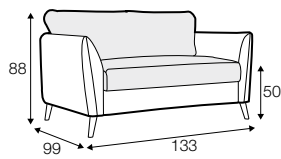

STD standard

FC fixed

sofa bed

Two mattresses available: bonell and foam.

armchair sofa bed

3 seater sofa bed

4 seater sofa bed

set 1 right / or left

3 seater sofa bed left / or right + chaiselongue box right / or left

set 2 right / or left

4 seater sofa bed left / or right + chaiselongue box right / or left

box dimensions
set 1

box dimensions
set 2

extra dimensions