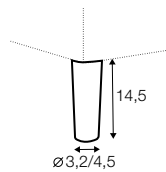

3 seater sofa bed left / or right + chaiselongue box right / or left

set 2 right / or left

4 seater sofa bed left / or right + chaiselongue box right / or left

box dimensions
set 1

box dimensions
set 2

extra dimensions

depth of seat

accessories

armrest protection

legs

no. 91
wood

no. 141A
wood

no. 153
wood

no. 195
metal chrome,
painted black