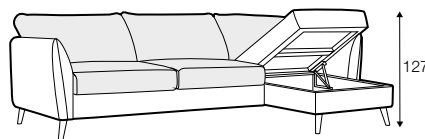

STD standard

FC fixed

sofa bed

Two mattresses available: bonell and foam.

armchair sofa bed

3 seater sofa bed

4 seater sofa bed

set 1 right / or left

3 seater sofa bed left / or right + chaiselongue box right / or left

set 2 right / or left

4 seater sofa bed left / or right + chaiselongue box right / or left

box dimensions
set 1

box dimensions
set 2

extra dimensions