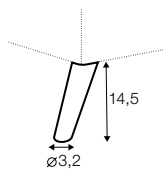

3 seater sofa bed left / or right + chaiselongue box right / or left

set 2 right / or left

4 seater sofa bed left / or right + chaiselongue box right / or left

box dimensions
set 1

box dimensions
set 2

extra dimensions

depth of seat

accessories

armrest protection

legs

no. 91
wood

no. 141A
wood

no. 153
wood

no. 195
metal chrome,
painted black