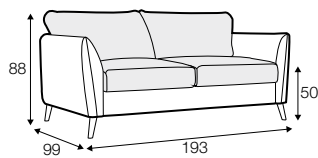

STD standard

FC fixed

sofa bed

Two mattresses available: bonell and foam.

armchair sofa bed

3 seater sofa bed

4 seater sofa bed

set 1 right / or left

3 seater sofa bed left / or right + chaiselongue box right / or left

set 2 right / or left

4 seater sofa bed left / or right + chaiselongue box right / or left

box dimensions
set 1

box dimensions
set 2

extra dimensions