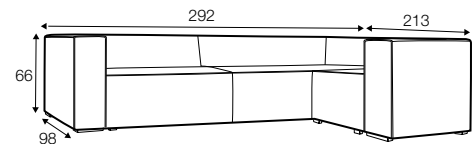

STD standard

FC fixed

modular system

All elements available also as freestanding elements.

footstool 98x80

footstool 98x93

footstool 110x98

footstool 143x98

element 80

element 93

element 126

2 seater

2,5 seater

3 seater

example
element 93 left + element 93 right

example
element 93 left + 2x element 93 right

element 80 left / or right
= corner 90°

element 80
without armrest

element 93 left / or right

element 93
without armrest

element 126 left / or right

element 126
without armrest

2 seater left / or right

2 seater
without armrest