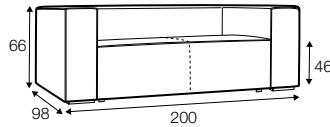

STD standard

FC fixed

modular system

All elements available also as freestanding elements.

footstool 98x80

footstool 98x93

footstool 110x98

footstool 143x98

element 80

element 93

element 126

2 seater

2,5 seater

3 seater

example
element 93 left + element 93 right

example
element 93 left + 2x element 93 right

element 80 left / or right
= corner 90°

element 80
without armrest

element 93 left / or right

element 93
without armrest

element 126 left / or right

element 126
without armrest

2 seater left / or right

2 seater
without armrest