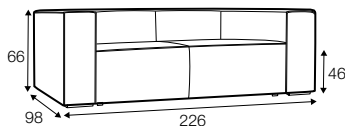

STD standard

FC fixed

modular system

All elements available also as freestanding elements.

footstool 98x80

footstool 98x93

footstool 110x98

footstool 143x98

element 80

element 93

element 126

2 seater

2,5 seater

3 seater

example
element 93 left + element 93 right

example
element 93 left + 2x element 93 right

element 80 left / or right
= corner 90°

element 80
without armrest

element 93 left / or right

element 93
without armrest

element 126 left / or right

element 126
without armrest

2 seater left / or right

2 seater
without armrest