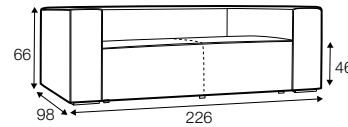

STD standard

FC fixed

modular system

All elements available also as freestanding elements.

footstool 98x80

footstool 98x93

footstool 110x98

footstool 143x98

element 80

element 93

element 126

2 seater

2,5 seater

3 seater

example
element 93 left + element 93 right

example
element 93 left + 2x element 93 right

element 80 left / or right
= corner 90°

element 80
without armrest

element 93 left / or right

element 93
without armrest

element 126 left / or right

element 126
without armrest

2 seater left / or right

2 seater
without armrest