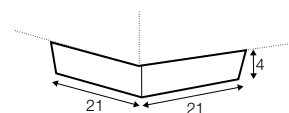

legs

no. 24
wood