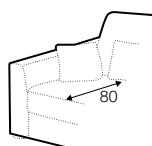

LC loose

footstool 117x107

3XL seater divided

4XL seater divided

extra dimensions

depth of seat

accessories

lumbar cushion
55x30