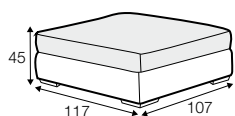

LC loose

footstool 117x107

3XL seater divided

4XL seater divided

extra dimensions

depth of seat

accessories

lumbar cushion
55x30