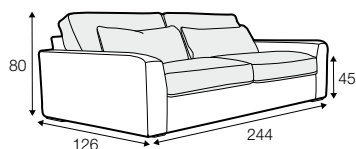

LC loose

footstool 117x107

3XL seater divided

4XL seater divided

extra dimensions

depth of seat

accessories

lumbar cushion
55x30