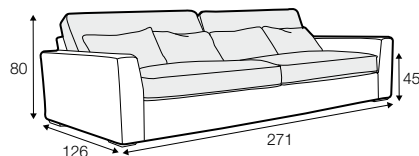

LC loose

footstool 117x107

3XL seater divided

4XL seater divided

extra dimensions

depth of seat

accessories

lumbar cushion
55x30