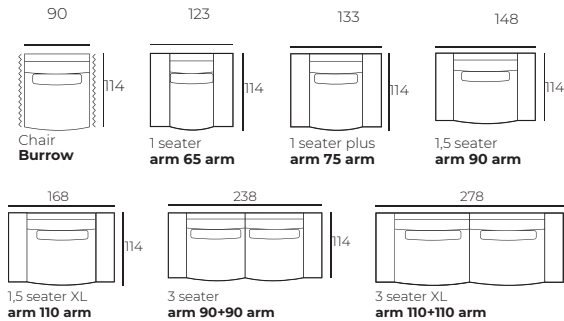

IMPORTANT:

Upholstered furniture is handmade using soft materials, therefore measurements can vary in all modules by up to **+/-2 cm**. Modules and combinations shown in 2D drawings are left-sided. Modules and combinations can be mirrored from left to right. For an additional fee, the sides of each seater module can be covered in fabric.

Loose cushions

Feathers

Reprovable 3cm

BRUTUS

Modules (Measurements with BURROW armrest)

ALL ELEMENTS ARE POSSIBLE LEFT OR RIGHT

Modules (Measurements with BURROW armrest)

Modules with armrest (Measurements with BURROW armrest)

Combinations (Measurements with BURROW armrest)

Footstool

60