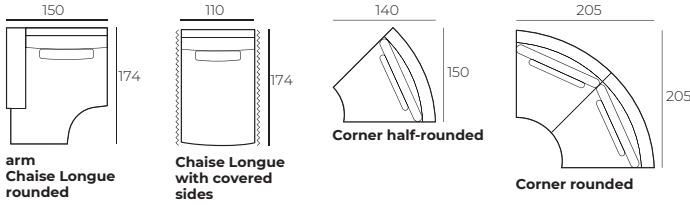

IMPORTANT:

Upholstered furniture is handmade using soft materials, therefore measurements can vary in all modules by up to **+/-2 cm**. Modules and combinations shown in 2D drawings are left-sided. Modules and combinations can be mirrored from left to right. For an additional fee, the sides of each seater module can be covered in fabric.

Loose cushions

Feathers

Reprovable 3cm

BRUTUS

Modules (Measurements with BURROW armrest)

ALL ELEMENTS ARE POSSIBLE LEFT OR RIGHT

Modules (Measurements with BURROW armrest)

Modules with armrest (Measurements with BURROW armrest)

Combinations (Measurements with BURROW armrest)

Footstool

60