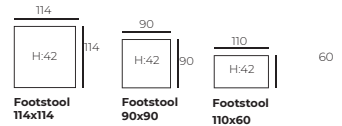

IMPORTANT:

Upholstered furniture is handmade using soft materials, therefore measurements can vary in all modules by up to **+/-2 cm**. Modules and combinations shown in 2D drawings are left-sided. Modules and combinations can be mirrored from left to right. For an additional fee, the sides of each seater module can be covered in fabric.

Loose cushions

Feathers

Reprovable 3cm

BRUTUS

Modules (Measurements with BURROW armrest)

ALL ELEMENTS ARE POSSIBLE LEFT OR RIGHT

Modules (Measurements with BURROW armrest)

Modules with armrest (Measurements with BURROW armrest)

Combinations (Measurements with BURROW armrest)

Footstool

60