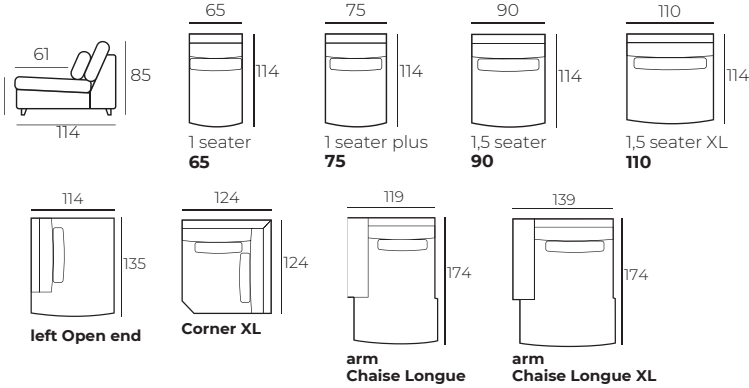

IMPORTANT:

Upholstered furniture is handmade using soft materials, therefore measurements can vary in all modules by up to **+/-2 cm**. Modules and combinations shown in 2D drawings are left-sided. Modules and combinations can be mirrored from left to right. For an additional fee, the sides of each seater module can be covered in fabric.

Loose cushions

Feathers

Reprovable 3cm

BRUTUS

Modules (Measurements with BURROW armrest)

ALL ELEMENTS ARE POSSIBLE LEFT OR RIGHT

Modules (Measurements with BURROW armrest)

Modules with armrest (Measurements with BURROW armrest)

Combinations (Measurements with BURROW armrest)

Footstool

60