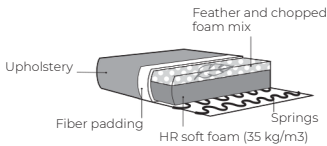

BRUTUS

Comfort

Deco cushion

1. Upholstery

2. Armrest

3. Multicolour option

4. Legs

IMPORTANT:

Upholstered furniture is handmade using soft materials, therefore measurements can vary in all modules by up to **+/-2 cm**. Modules and combinations shown in 2D drawings are left-sided. Modules and combinations can be mirrored from left to right. For an additional fee, the sides of each seater module can be covered in fabric.

Loose cushions

Feathers

Reprovable 3cm