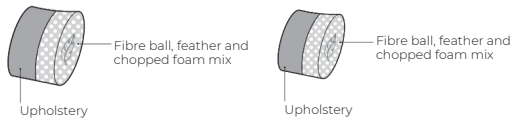

Deco cushion