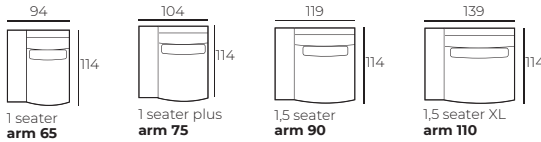

IMPORTANT:

Upholstered furniture is handmade using soft materials, therefore measurements can vary in all modules by up to **+/-2 cm**. Modules and combinations shown in 2D drawings are left-sided. Modules and combinations can be mirrored from left to right. For an additional fee, the sides of each seater module can be covered in fabric.

Loose cushions

Feathers

Reprovable 3cm

BRUTUS

Modules (Measurements with BURROW armrest)

ALL ELEMENTS ARE POSSIBLE LEFT OR RIGHT

Modules (Measurements with BURROW armrest)

Modules with armrest (Measurements with BURROW armrest)

Combinations (Measurements with BURROW armrest)

Footstool

60